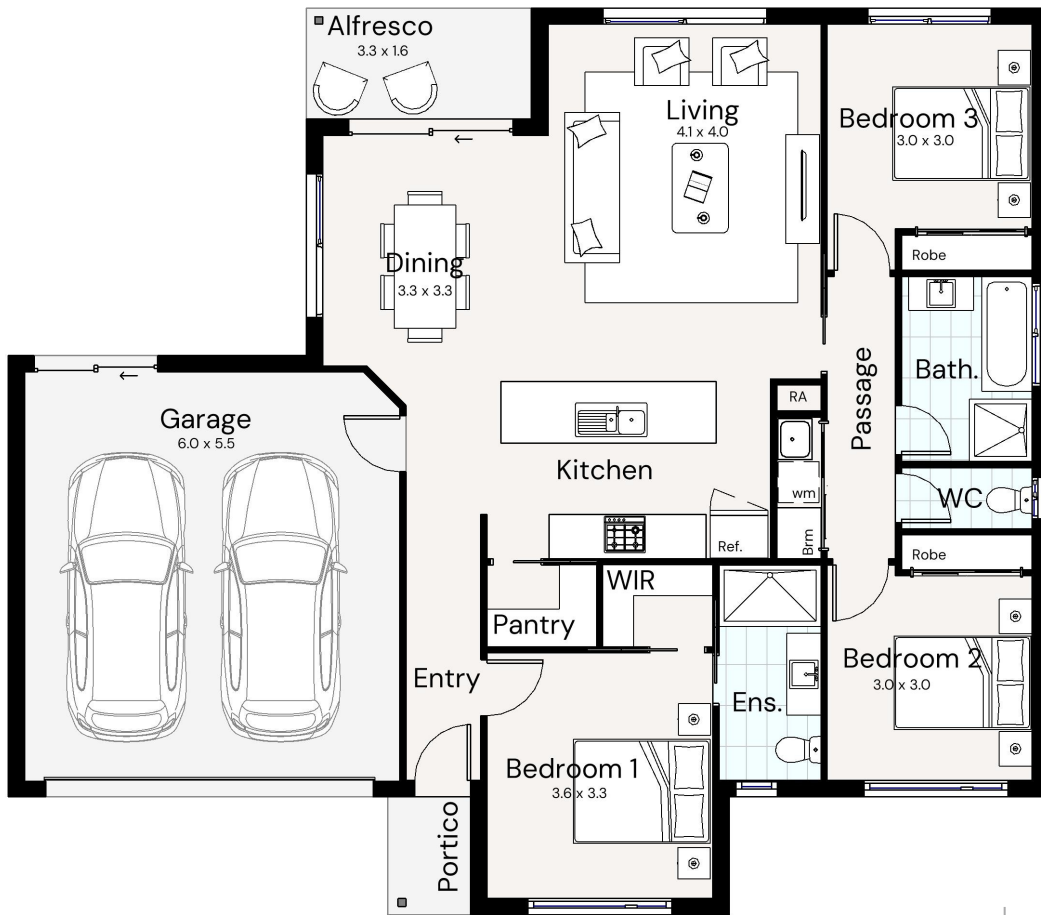

The

Max 17

Residence	117.34 m2
Garage	36.80 m2
Alfresco	5.99 m2
Portico	2.46 m2
Total	162.58 m2
	17.49 sq

3

2

1

Width | 15.24m

Length | 13.29m