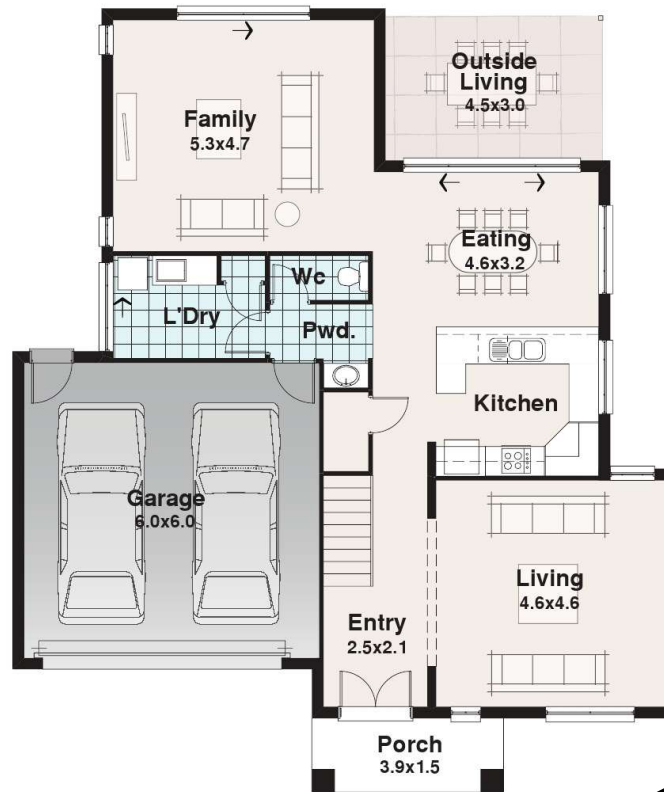

Double Storey Range

First Floor Residence

Ground Floor Residence

- 3
- 2
- 2.5
- 2

Your Home - Your Builder

The Belmont 29

Width 13.51m
Length 15.94m

| | | |
|----------------|---------------|-----------|
| GF Residence | 110.32 | m2 |
| FF Residence | 91.16 | m2 |
| Porch | 5.85 | m2 |
| Balcony | 5.85 | m2 |
| Outdoor Living | 14.12 | m2 |
| Garage | 39.30 | m2 |
| TOTAL | 266.60 | m2 |
| | 28.70 | sq |

The Belmont

Did you know that the volume builders will not offer useable balconies? Well the Belmont does that and more.

A big kitchen, 3 bedrooms, 3 bathrooms and much more.