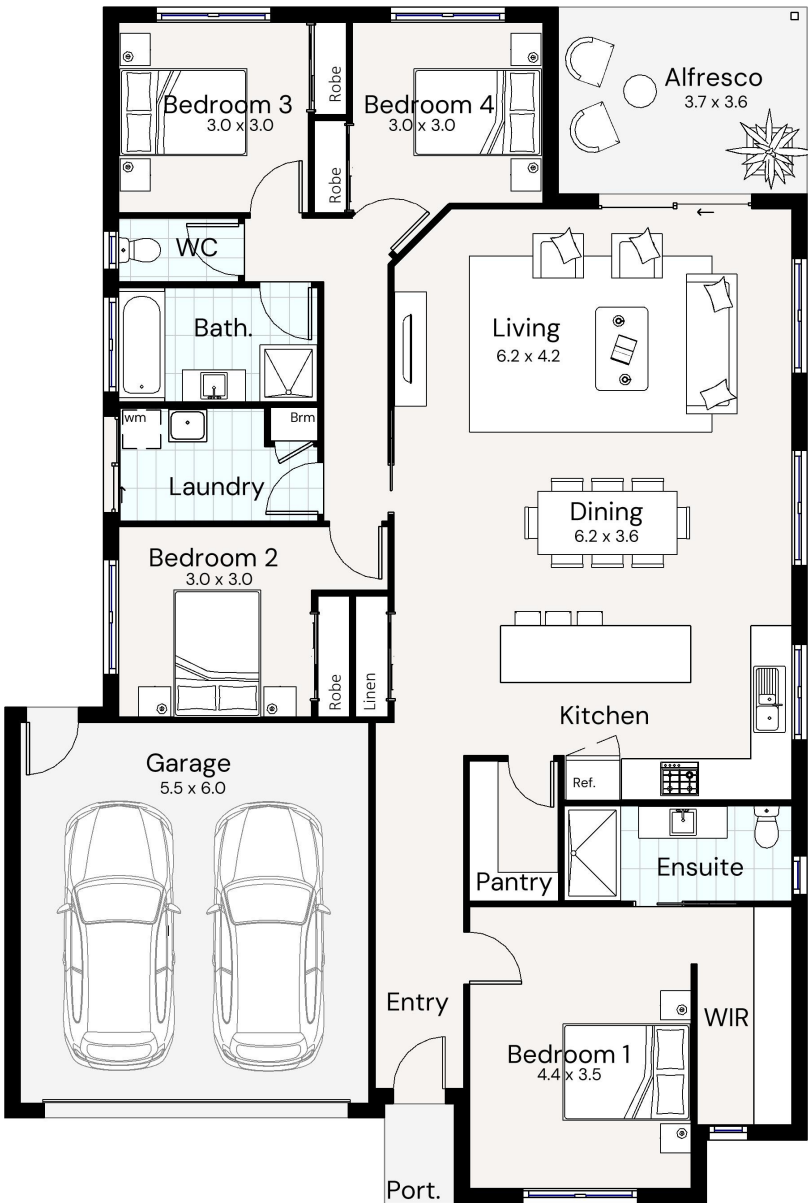

The Senica

Width | 13.15m

Length | 18.85m

4

2

2

Residence	160.10 m2
Garage	37.11 m2
Alfresco	12.39 m2
Portico	2.10 m2
Total	211.70 m2
	22.78 sq