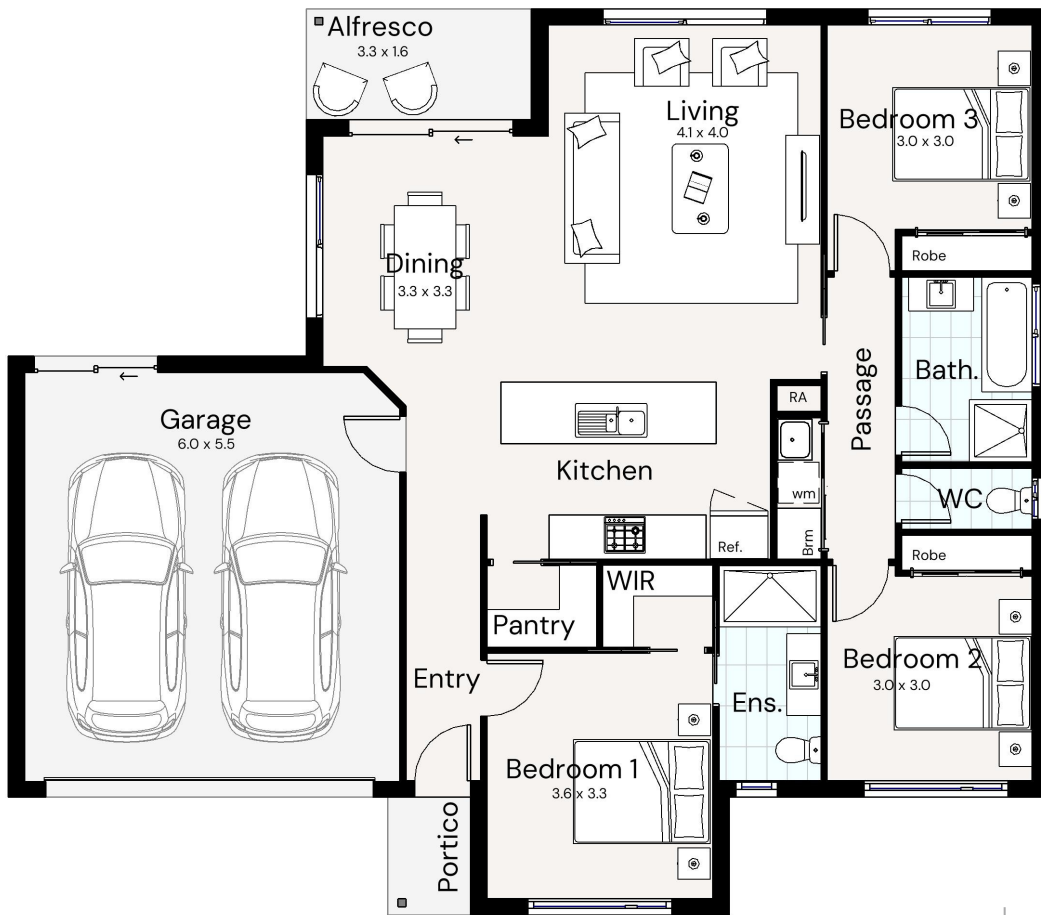

The Max

Residence	117.34 m2
Garage	36.80 m2
Alfresco	5.99 m2
Portico	2.46 m2
Total	162.58 m2
	17.49 sq

3 

2 

1 

Width | 15.24m

Length | 13.29m