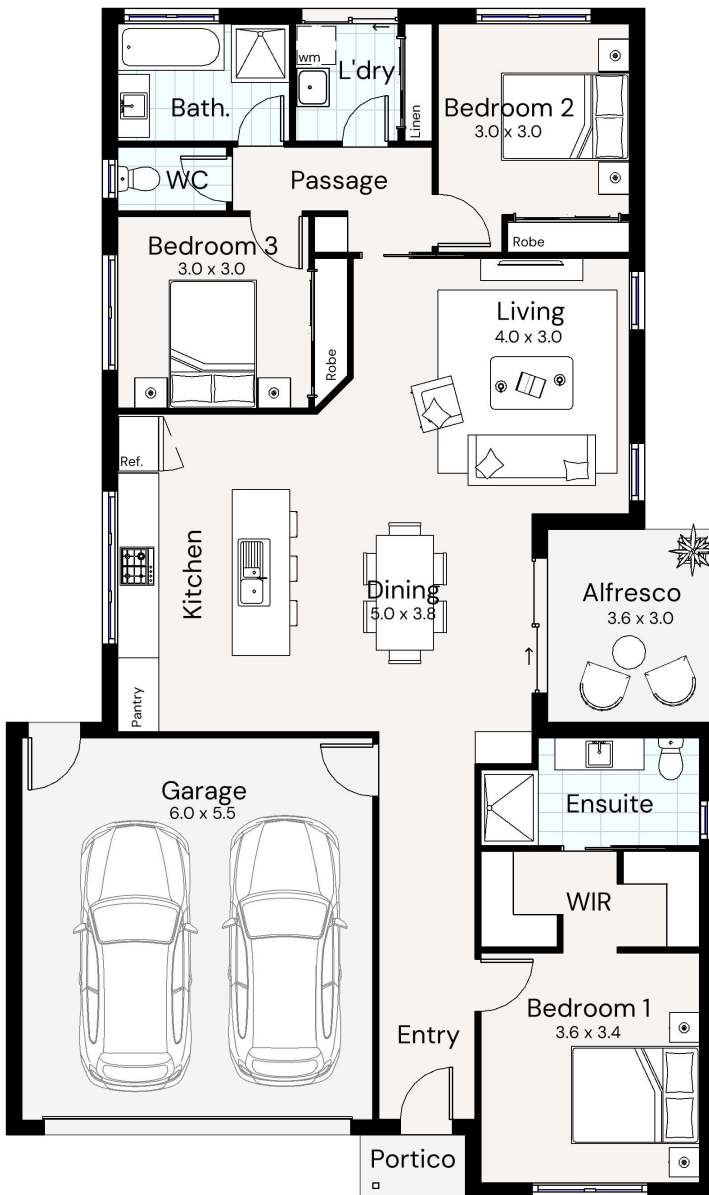

The Lexington

Width | 11.10m
Length | 18.65m

3 

2 

1 

Residence	128.43 m2
Garage	36.62 m2
Alfresco	8.79 m2
Portico	1.74 m2
Total	175.57 m2
	18.89 sq