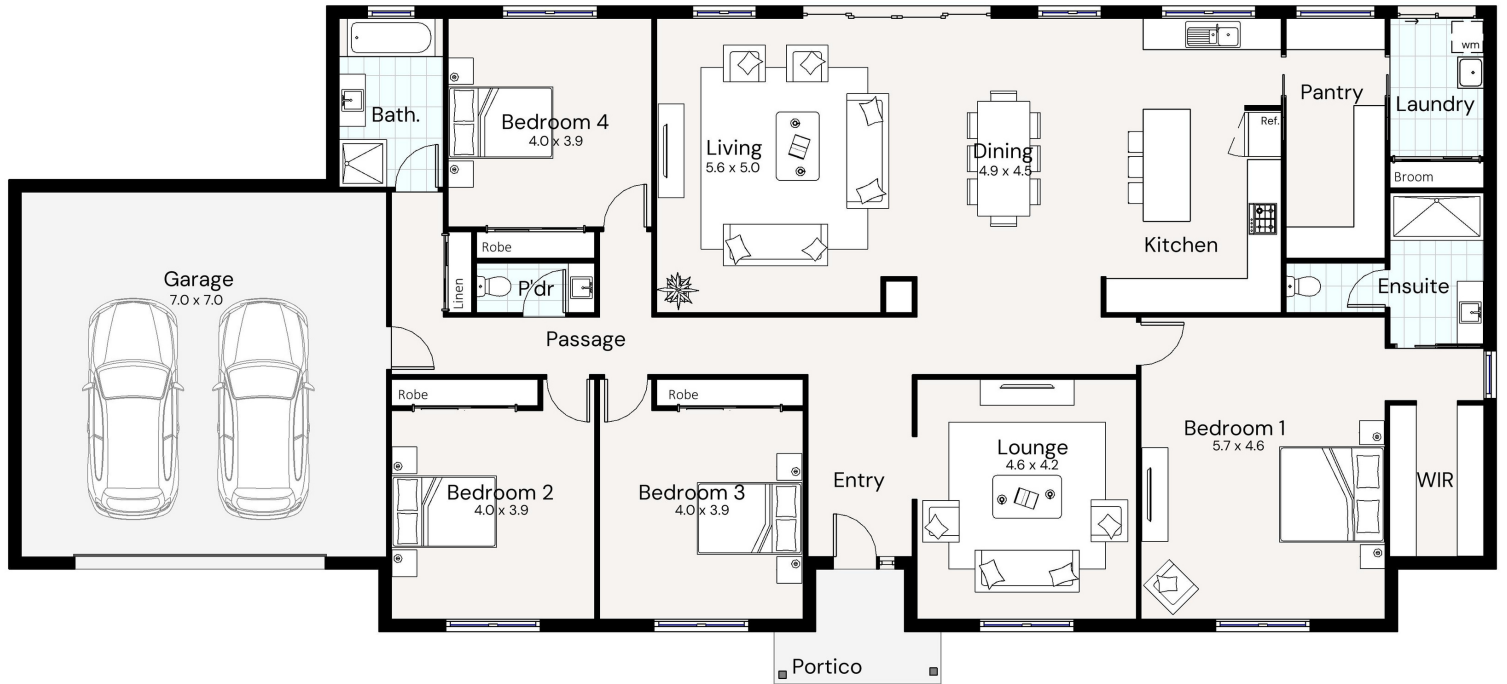

The Kingston

4 

2 

2 

Width | 28.5m
Length | 13.0m

Residence	254.12 m2
Garage	54.11 m2
Portico	5.91 m2
Total	314.14 m2
	33.80 sq