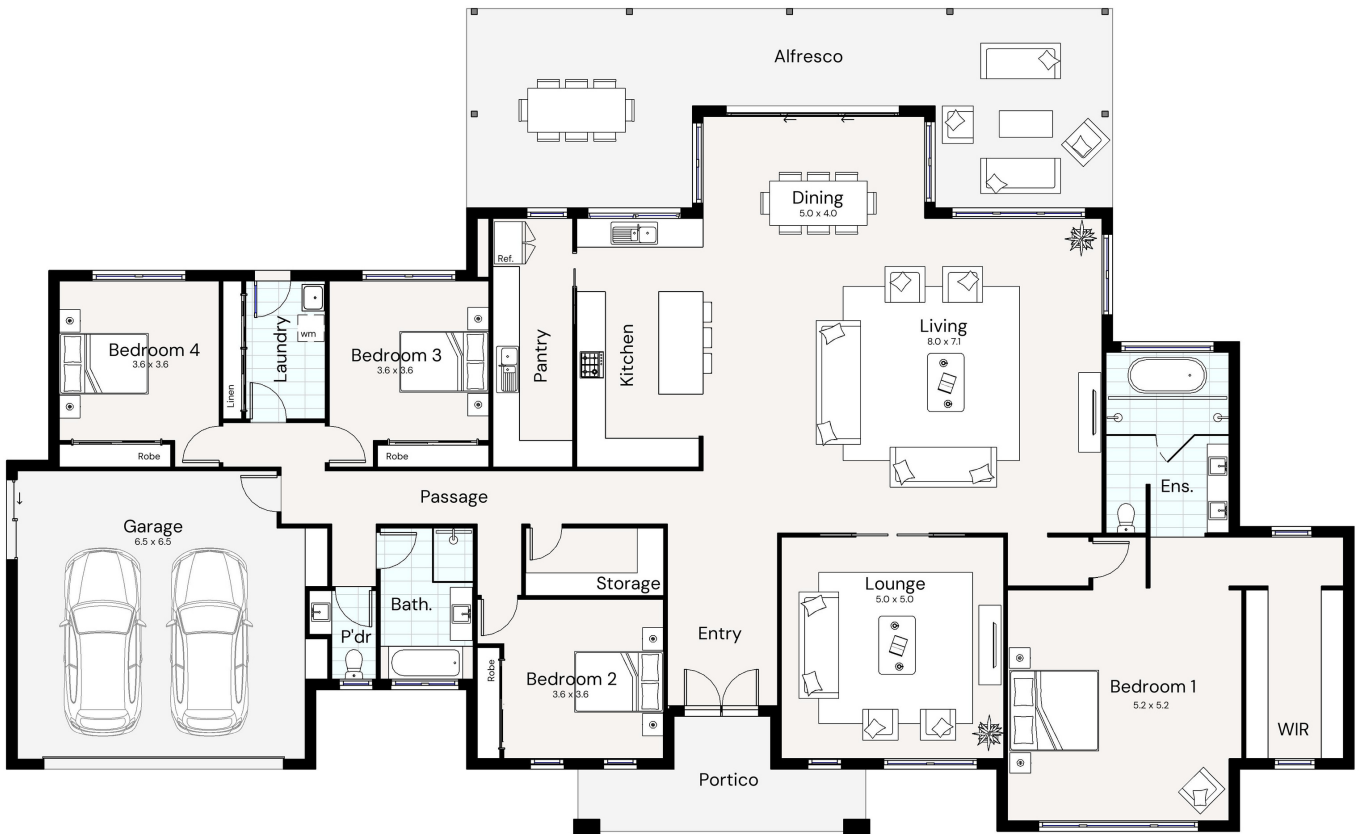

The Jackson

4 

2 

2 

Width | 30.30m

Length | 18.57m

Residence	297.66 m ²
Garage	46.99 m ²
Alfresco	55.26 m ²
Portico	13.15 m ²
Total	413.06 m²
	44.45 sq