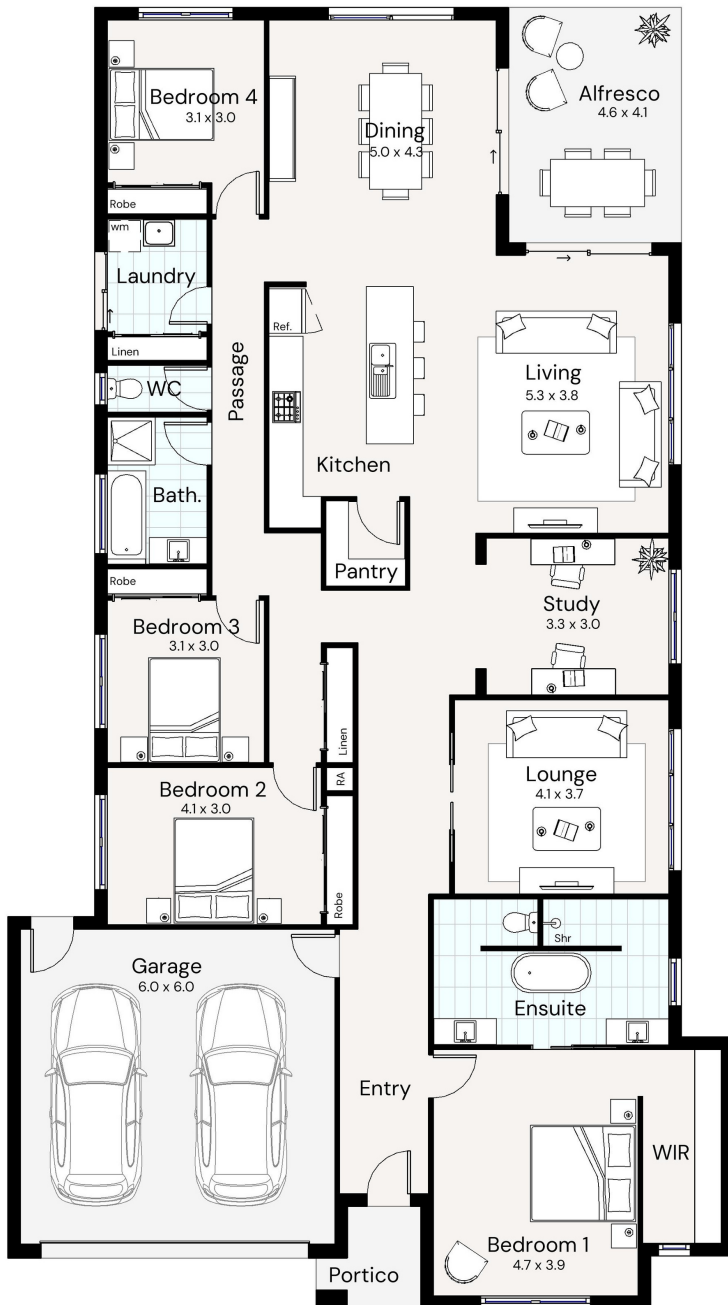

The Hunter

Width | 13.86m

Length | 24.81m

4

2

2

Residence	228.54 m ²
Garage	40.06 m ²
Alfresco	15.73 m ²
Portico	3.89 m ²
Total	288.22 m²
	31.01 sq