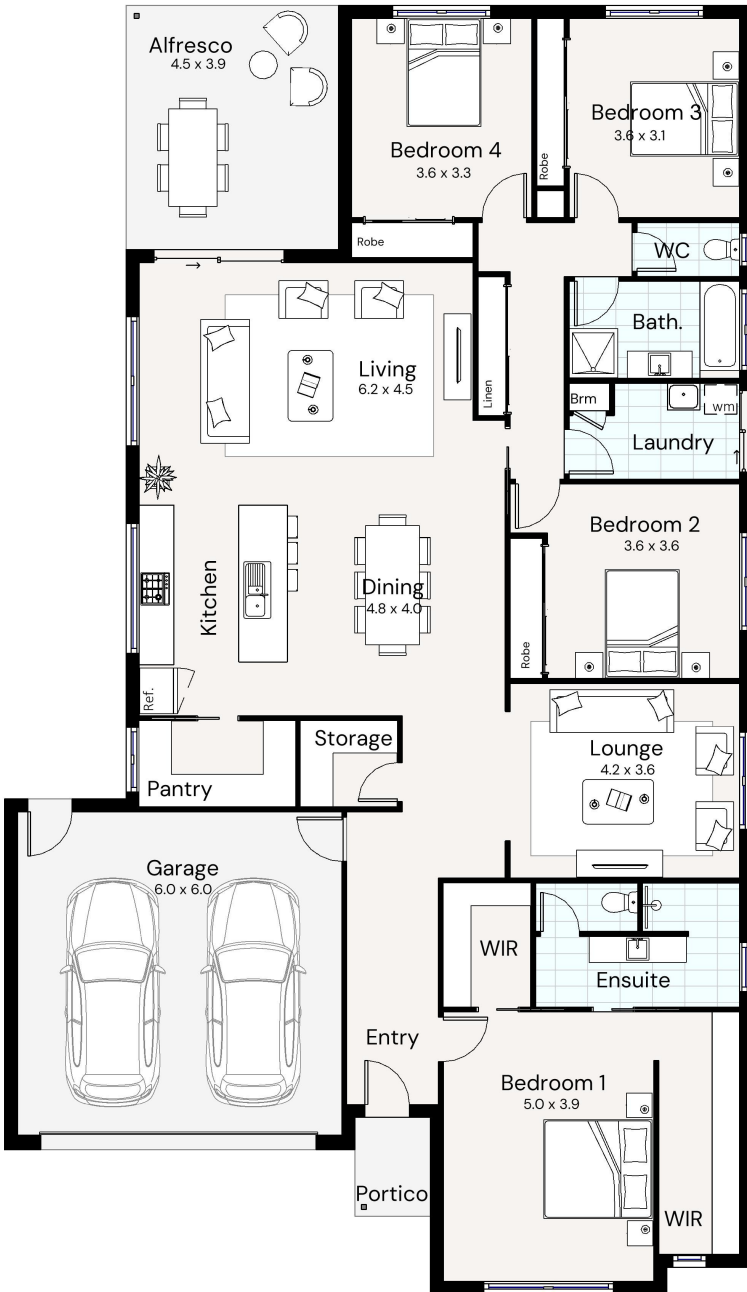

The Florence

Width | 13.85m
Length | 23.89m

Residence	215.59 m2
Garage	40.21 m2
Alfresco	18.79 m2
Portico	3.03 m2
Total	277.62 m2
	29.87 sq