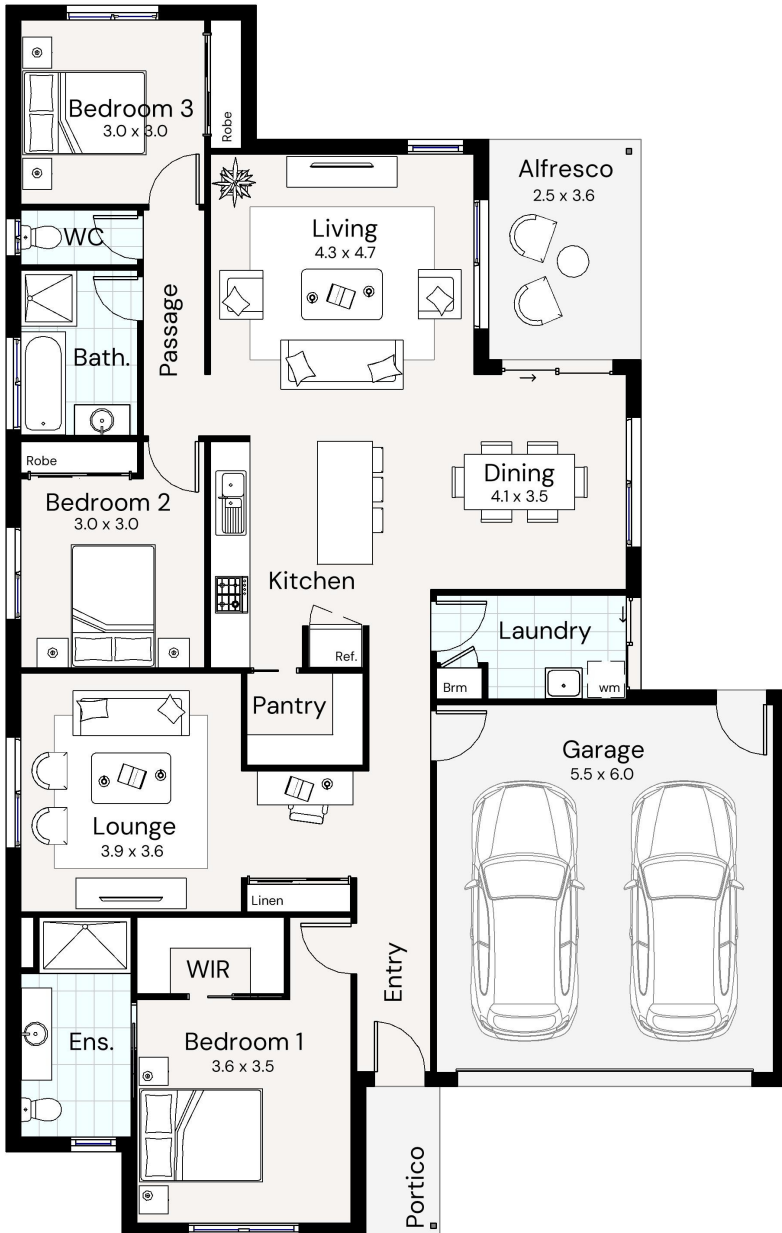

The Charlie

Width | 12.75m

Length | 20.10m

3

2

2

Residence	148.75 m2
Garage	36.79 m2
Alfresco	9.28 m2
Portico	3.26 m2
Total	198.09 m2
	21.31 sq