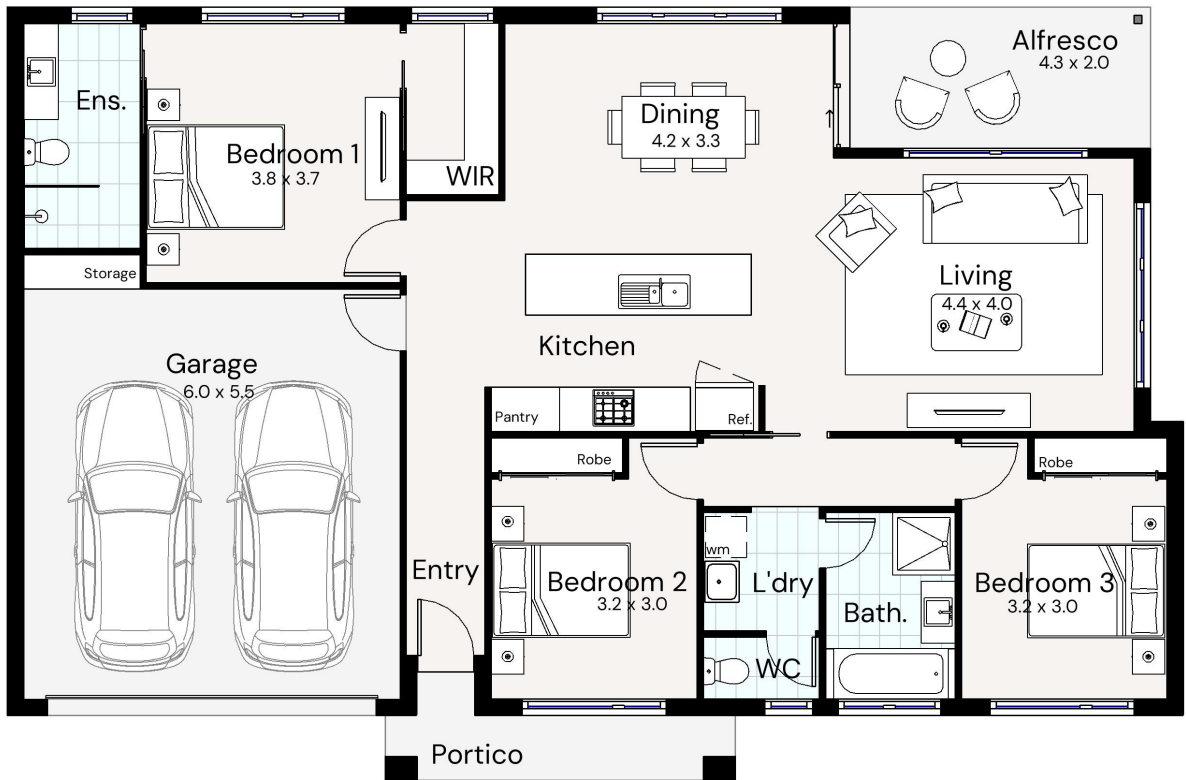

The Brierly

3 

2 

1 

Width | 17.17m

Length | 11.29m

Residence	127.26 m2
Garage	36.29 m2
Alfresco	9.61 m2
Portico	6.14 m2
Total	179.29 m2
	19.29 sq